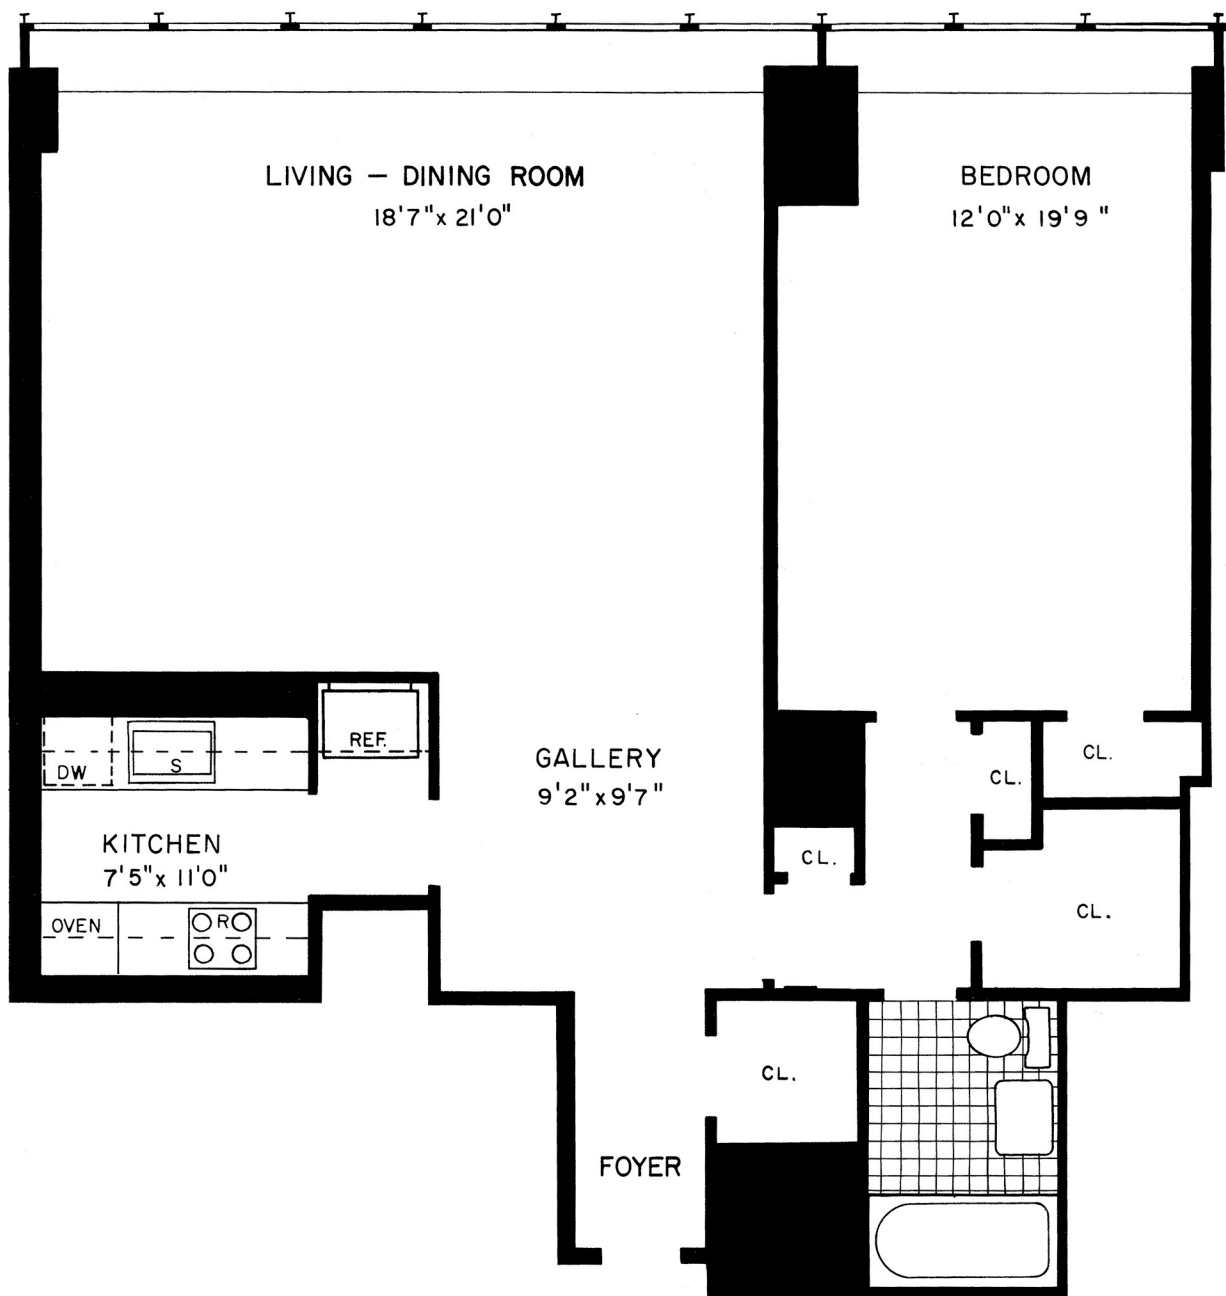

**870
UNITED
NATIONS
PLAZA**

Apartment "D"
8th through 22nd floors/East Tower

Apartment "D" has three and a half rooms, including one master bedroom. This suite offers an abundance of space and comfort usually found only in larger apartments. From the entry, there is a distance of over 40 feet to the wall-wide windows in the living- dining room. The bedroom is almost 20 feet long. The five closets include two walk-ins. The kitchen is cooled and mechanically ventilated with fresh outside air.

Apartment D
8th through 22nd Floors/East Tower