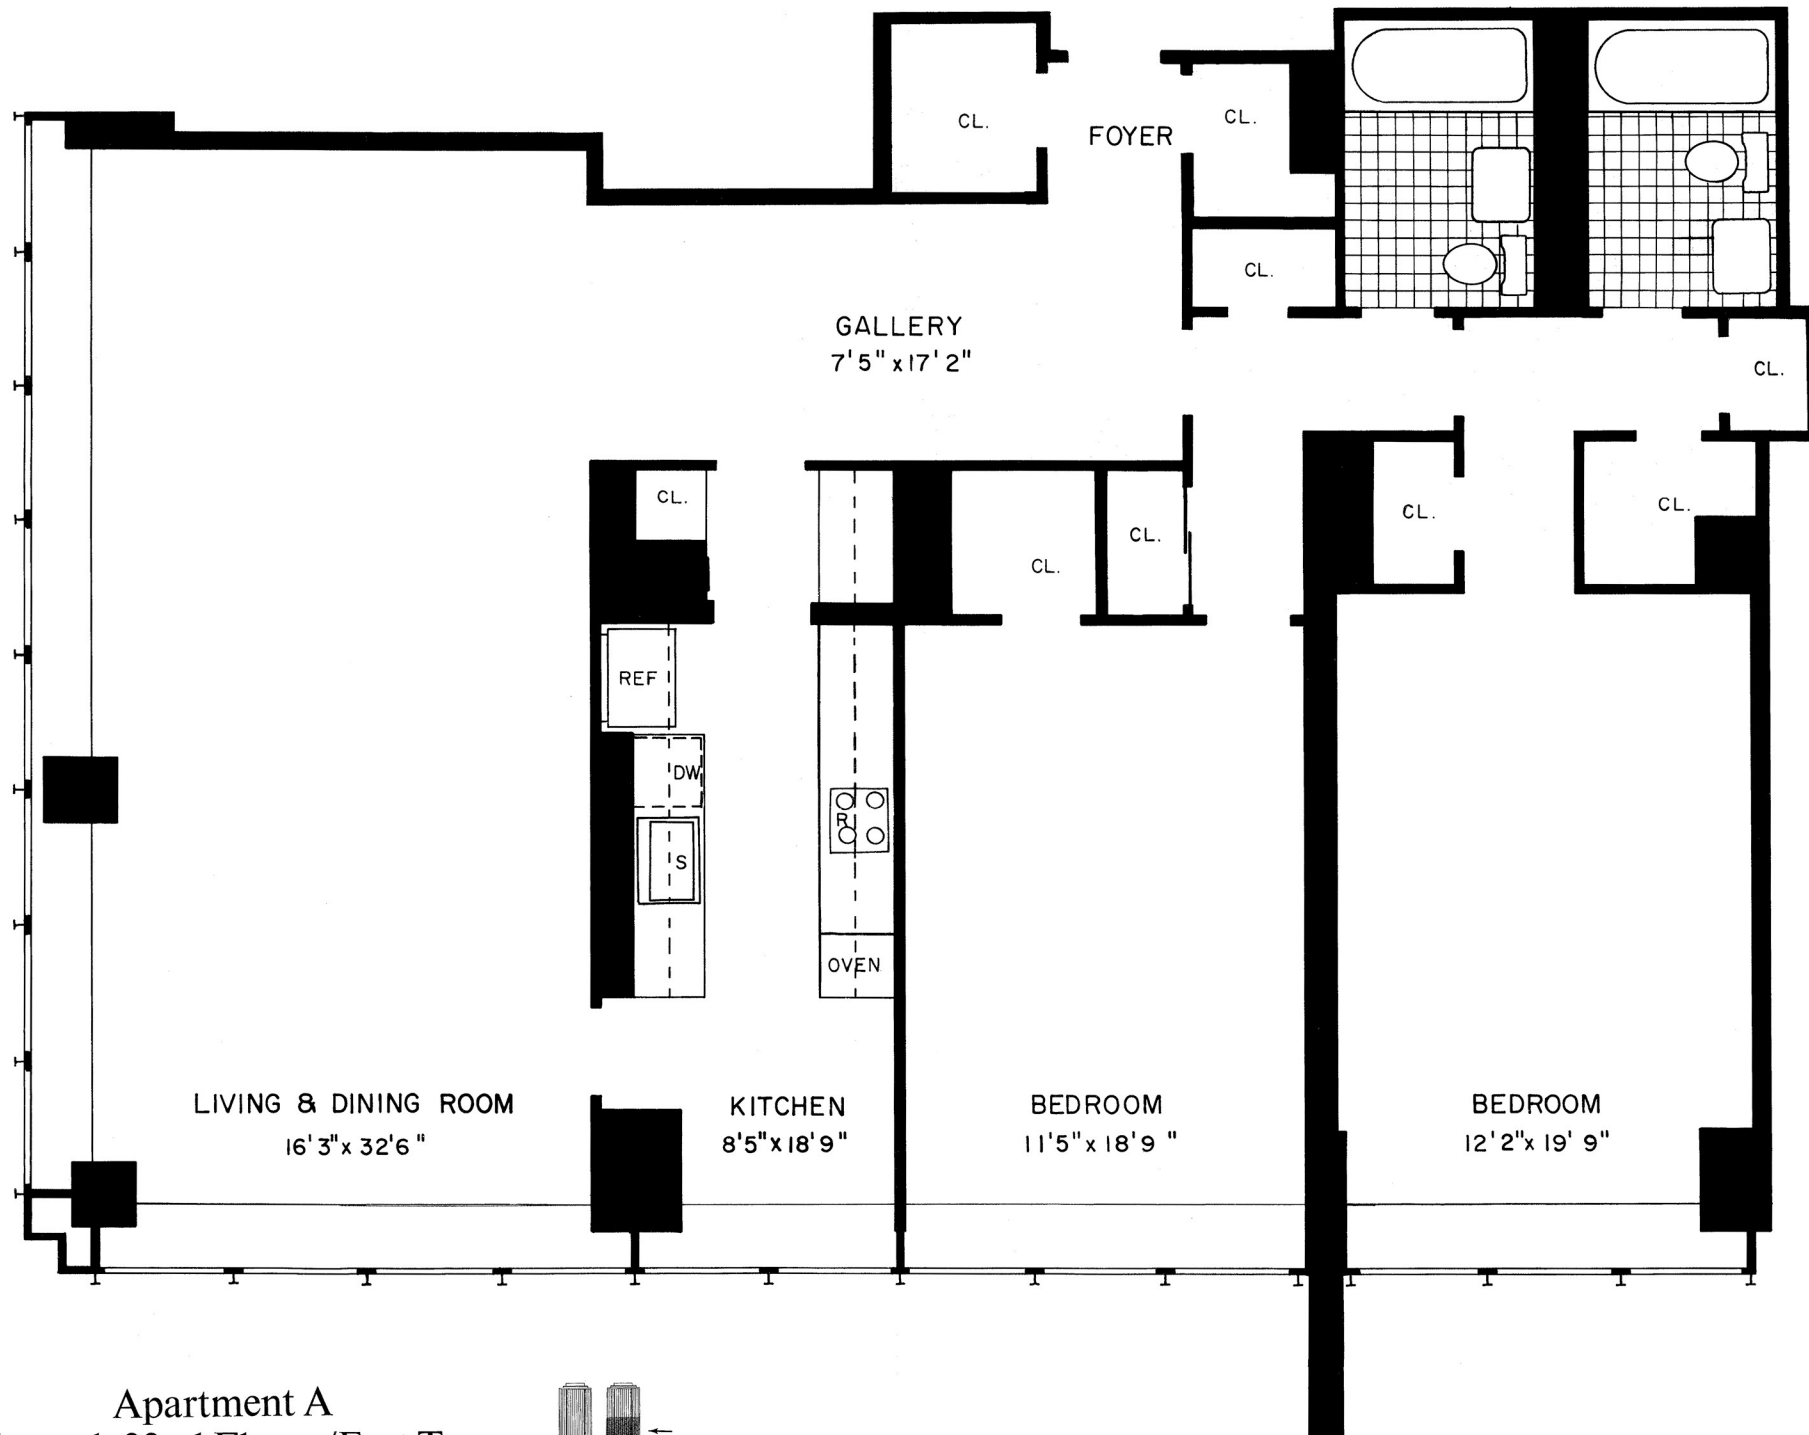

Apartment "A"
8th through 22nd floors / East Tower

Apartment "A" has five rooms. Each of the two master bedrooms has its own bath. Note that no room is smaller than 18 feet. The reception gallery is over 17 feet. The 32-foot corner living and dining room offers two wall-wide expanses of windows. The kitchen has a wall-wide view and over 12 feet of counter space. The first master bedroom has three closets. There are nine closets in all.

Apartment A
8th through 22nd Floors/East Tower